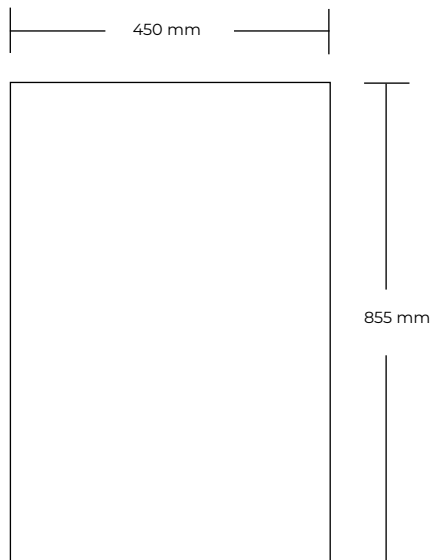

LEFT & RIGHT SIDE

TOP STICKER

GLAS DOOR

FILESPECIFICATIONS:

PRINT READY PDF FILE MADE IN SCALE 1:1.

MIN. 100 DPI.

INCL.: 10 MM BLEED AND CROPSMARKS