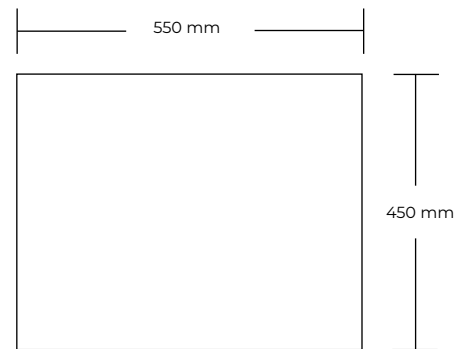

LEFT & RIGHT SIDE

TOP STICKER

GLAS DOOR

FILESPECIFICATIONS:

PRINT READY PDF FILE MADE IN SCALE 1:1.

MIN. 100 DPI.

INCL.: 10 MM BLEED AND CROPSMARKS