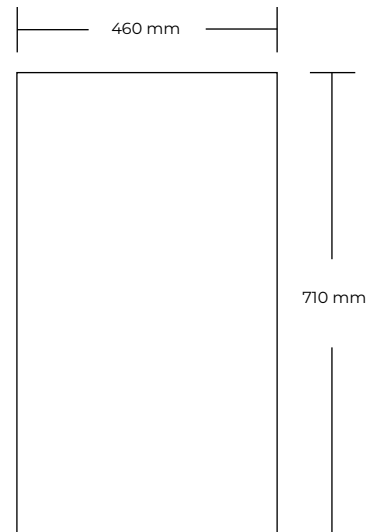

LEFT & RIGHT SIDE

TOP STICKER

GLAS DOOR

FILESPECIFICATIONS:

PRINT READY PDF FILE MADE IN SCALE 1:1.

MIN. 100 DPI.

INCL.: 10 MM BLEED AND CROPSMARKS