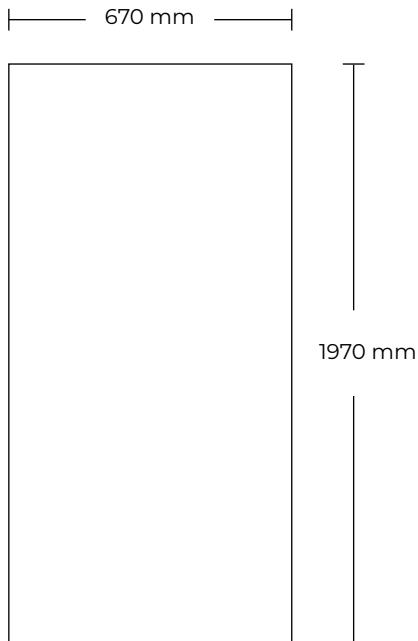

ARTWORK

SMART 900 HD

LEFT AND RIGHT SIDE STICKERS

GLASS STICKERS

SHELVES LABELS

FILESPECIFICATIONS:

PRINT READY PDF FILE MADE IN SCALE 1:1.

MIN. 100 DPI.

INCL.: 10 MM BLEED AND CROPSMARKS