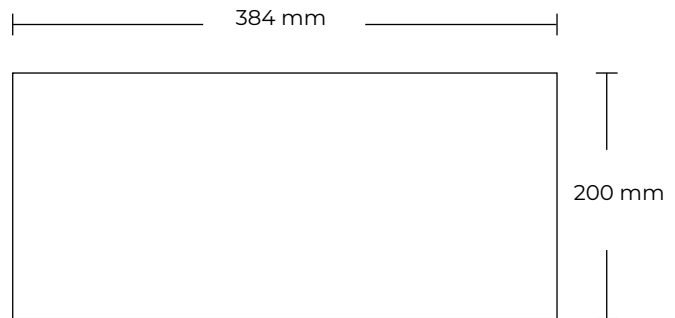

ARTWORK

SMART 900 HD

LEFT AND RIGHT SIDE STICKERS

GLASS STICKERS

SHELVES LABELS

FILESPECIFICATIONS:

PRINT READY PDF FILE MADE IN SCALE 1:1.

MIN. 100 DPI.

INCL.: 10 MM BLEED AND CROPSMARKS