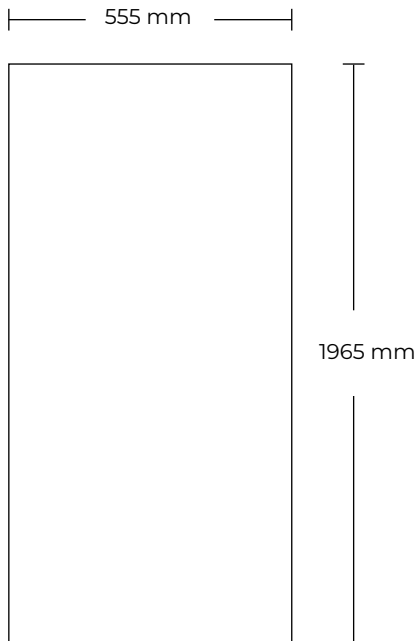

ARTWORK

SMART 450 HD RS

LEFT AND RIGHT SIDE STICKERS

GLASS STICKERS

SHELVES LABELS

FILESPECIFICATIONS:

PRINT READY PDF FILE MADE IN SCALE 1:1.

MIN. 100 DPI.

INCL.: 10 MM BLEED AND CROPSMARKS