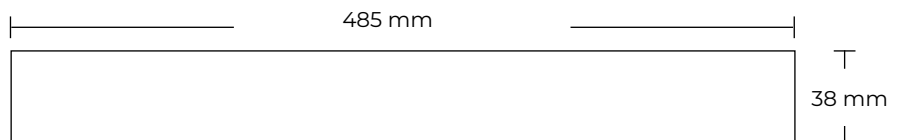

ARTWORK

SMART 450 HD RS

LEFT AND RIGHT SIDE STICKERS

GLASS STICKERS

SHELVES LABELS

FILESPECIFICATIONS:

PRINT READY PDF FILE MADE IN SCALE 1:1.

MIN. 100 DPI.

INCL.: 10 MM BLEED AND CROPSMARKS