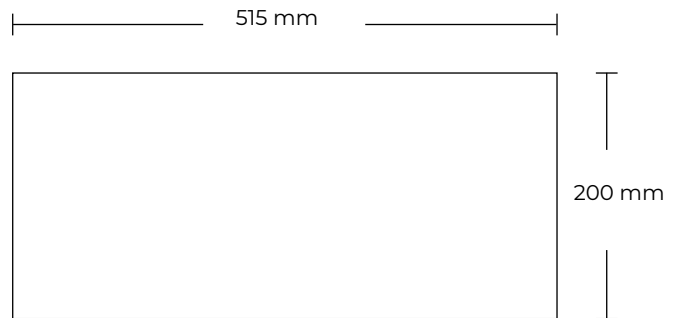

ARTWORK

SMART 450 HD RS

LEFT AND RIGHT SIDE STICKERS

GLASS STICKERS

SHELVES LABELS

FILESPECIFICATIONS:

PRINT READY PDF FILE MADE IN SCALE 1:1.

MIN. 100 DPI.

INCL.: 10 MM BLEED AND CROPSMARKS