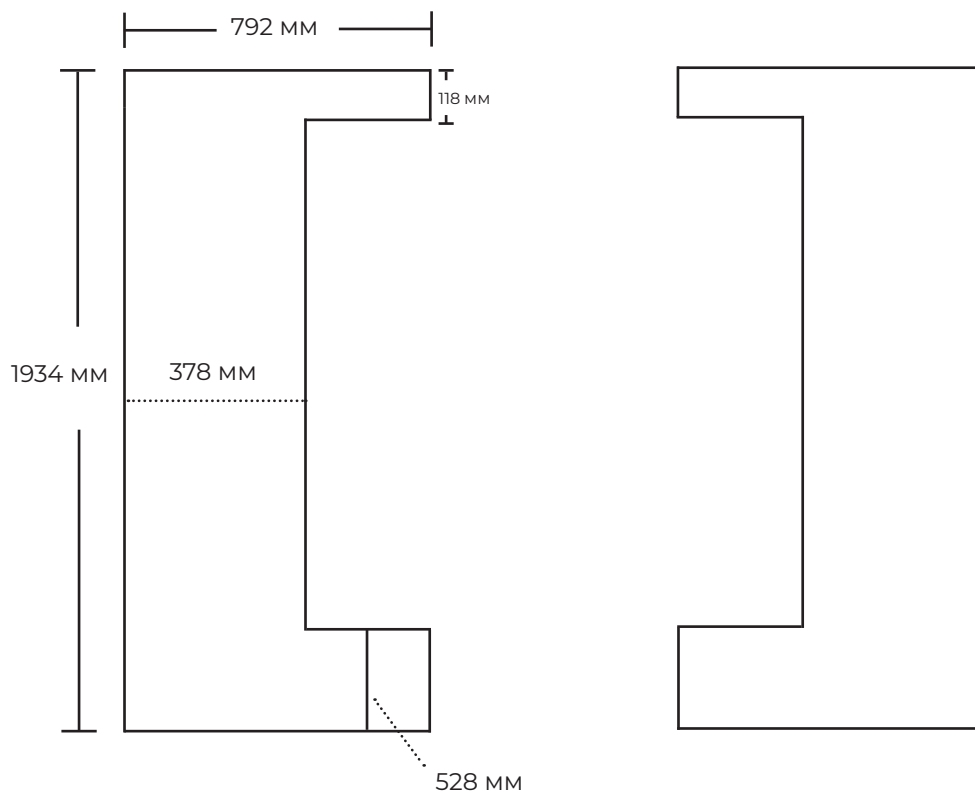

LEFT AND RIGHT SIDE STICKERS

METALLIC CANPOY STICKER

METALLIC FRONT GRID STICKER

SHELVES LABELS

FILESPECIFICATIONS:

PRINT READY PDF FILE MADE IN SCALE 1:1.

MIN. 100 DPI.

INCL.: 10 MM BLEED AND CROPSMARKS