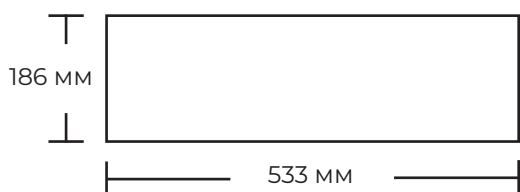

**LEFT AND RIGHT SIDE STICKERS**

**METALLIC CANPOY STICKER**

**METALLIC FRONT GRID STICKER**

**SHELVES LABELS**

**FILESPECIFICATIONS:**

**PRINT READY PDF FILE MADE IN SCALE 1:1.**

**MIN. 100 DPI.**

**INCL.: 10 MM BLEED AND CROPSMARKS**