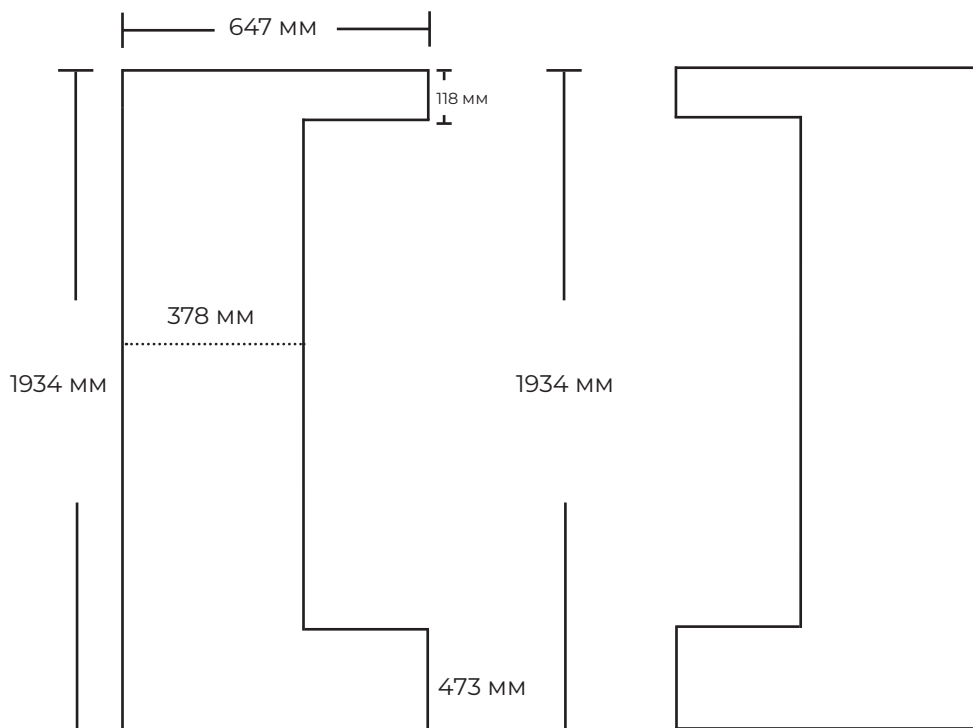

**LEFT AND RIGHT SIDE STICKERS**

**METALLIC CANPOY STICKER**

**METALLIC FRONT GRID STICKER**

**SHELVES LABELS**

**FILESPECIFICATIONS:**

**PRINT READY PDF FILE MADE IN SCALE 1:1.**

**MIN. 100 DPI.**

**INCL.: 10 MM BLEED AND CROPSMARKS**