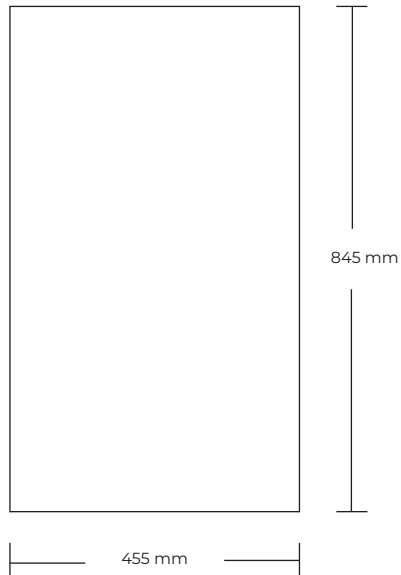

ARTWORK

ENJOY X2 SD

RIGHT & LEFT SIDE

TOP

GLASS DOOR

FILESPECIFICATIONS:

PRINT READY PDF FILE MADE IN SCALE 1:1.

MIN. 100 DPI.

INCL.: 10 MM BLEED AND CROPSMARKS