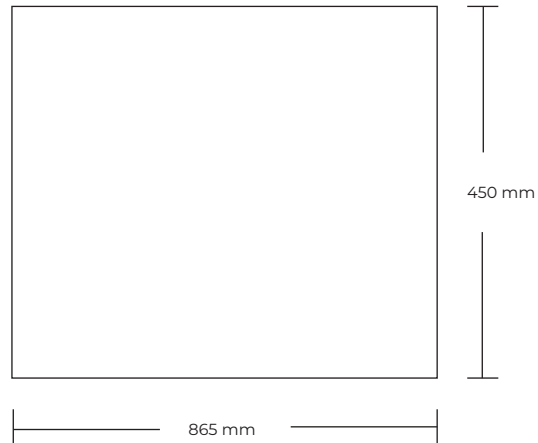

ARTWORK

ENJOY X2 SD

RIGHT & LEFT SIDE

TOP

GLASS DOOR

FILESPECIFICATIONS:

PRINT READY PDF FILE MADE IN SCALE 1:1.

MIN. 100 DPI.

INCL.: 10 MM BLEED AND CROPSMARKS