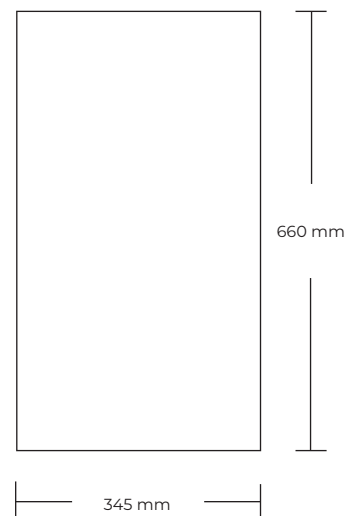

ARTWORK

ENJOY X2 SD

RIGHT & LEFT SIDE

TOP

GLASS DOOR

FILESPECIFICATIONS:

PRINT READY PDF FILE MADE IN SCALE 1:1.

MIN. 100 DPI.

INCL.: 10 MM BLEED AND CROPSMARKS