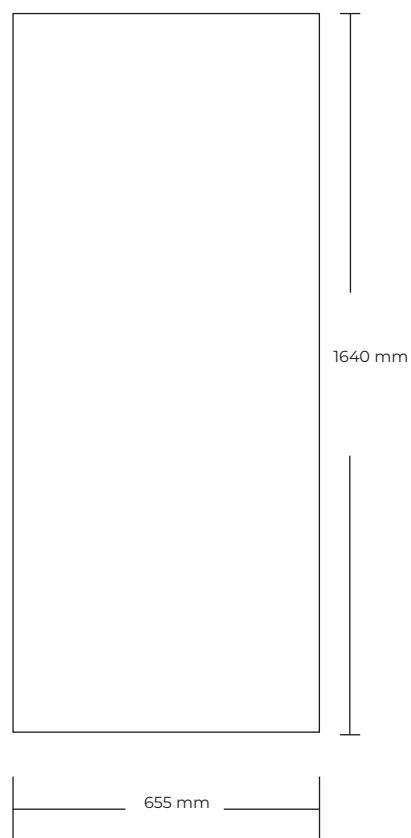

# MAXLOAD 705 HD RS

---

GLASS DOOR

RIGHT & LEFT SIDE

---

**FILESPECIFICATIONS:**

**PRINT READY PDF FILE MADE IN SCALE 1:1.**

**MIN. 100 DPI.**

**INCL.: 10 MM BLEED AND CROPSMARKS**