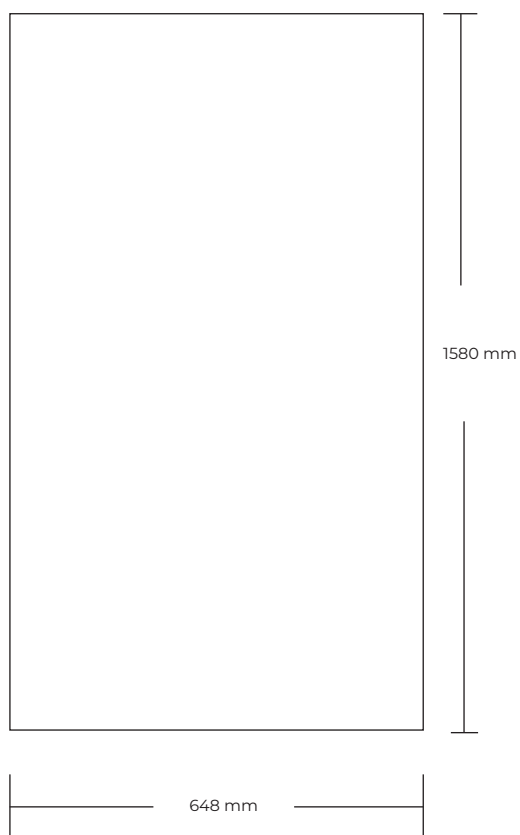

# MAXLOAD 705 HD RS

---

GLASS DOOR

RIGHT & LEFT SIDE

---

**FILESPECIFICATIONS:**

**PRINT READY PDF FILE MADE IN SCALE 1:1.**

**MIN. 100 DPI.**

**INCL.: 10 MM BLEED AND CROPSMARKS**