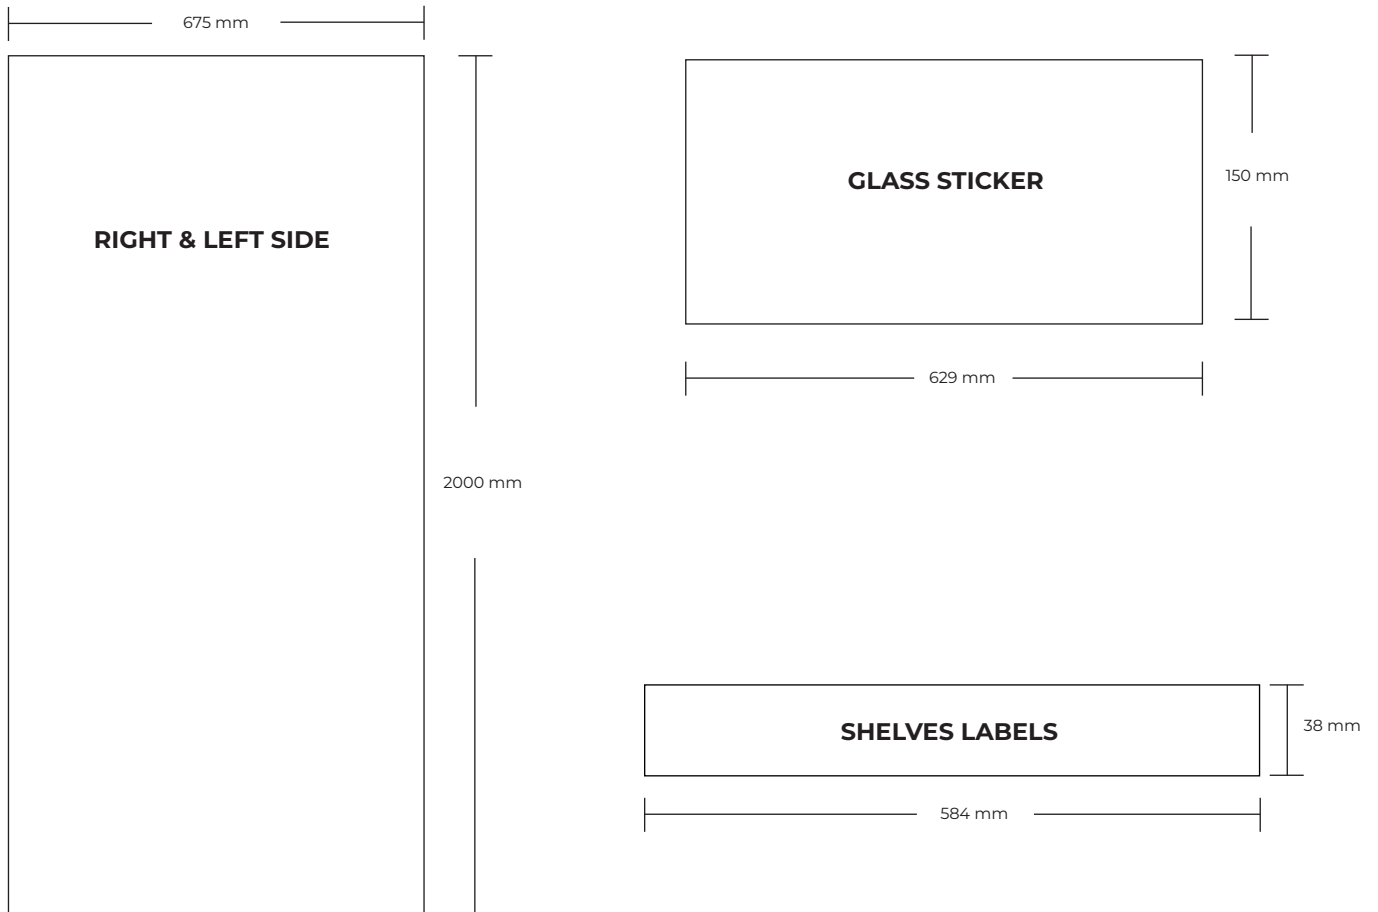

MAXLOAD 700 HD RS

FILESPECIFICATIONS:

PRINT READY PDF FILE MADE IN SCALE 1:1.

MIN. 100 DPI.

INCL.: 10 MM BLEED AND CROPSMARKS