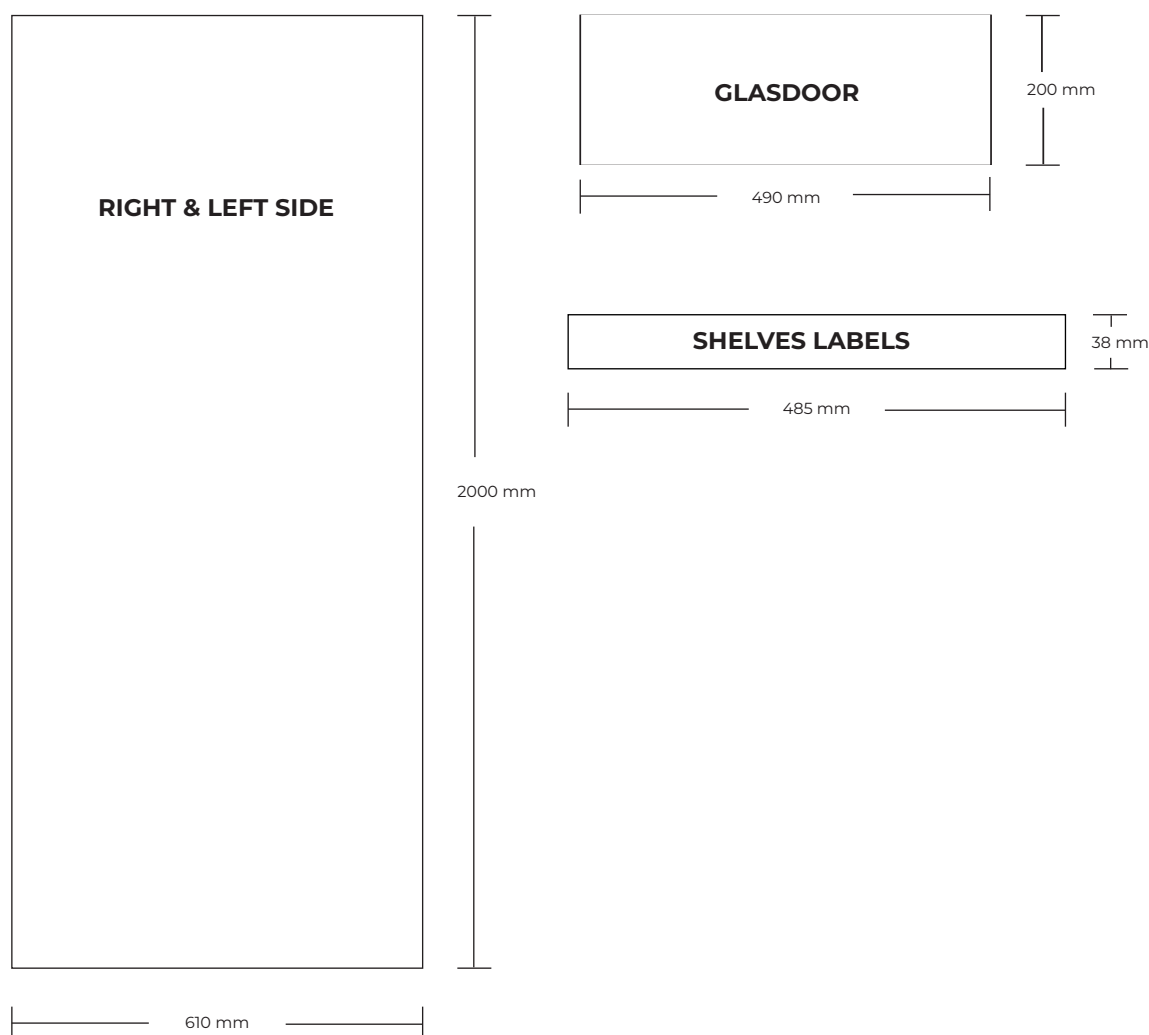

EF MAXLOAD 600

FILESPECIFICATIONS:

PRINT READY PDF FILE MADE IN SCALE 1:1.

MIN. 100 DPI.

INCL.: 10 MM BLEED AND CROPSMARKS