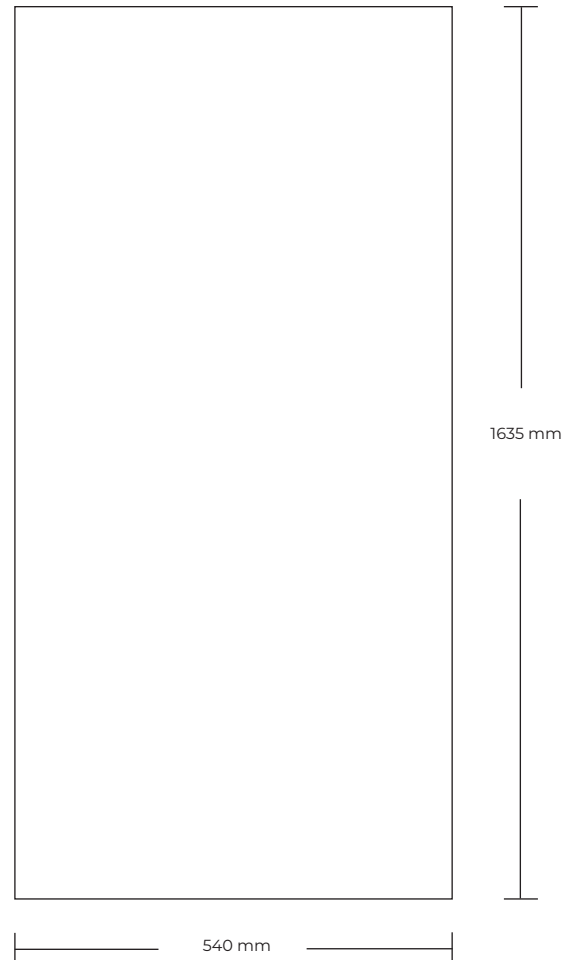

ARTWORK

SCU 1280-1

GLASS DOOR

RIGHT & LEFT SIDE

FILESPECIFICATIONS:

PRINT READY PDF FILE MADE IN SCALE 1:1.

MIN. 100 DPI.

INCL.: 10 MM BLEED AND CROPSMARKS